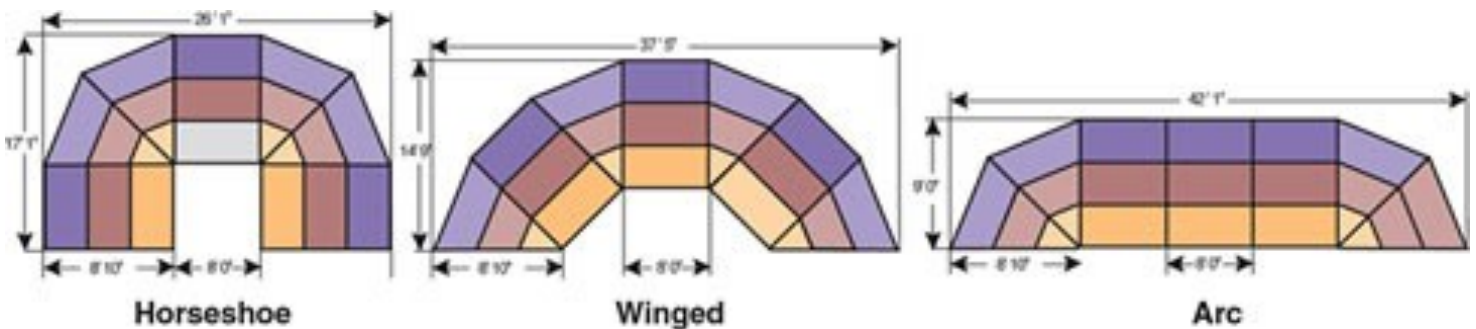

Prices effective 01/13

To these prices, add Shipping Charges via commercial freight from Chicago, plus applicable taxes. Where there is no loading dock, or several available personnel to unload the truck, additional shipping charges will apply for transfer to a Delivery Truck with a Lift Gate.