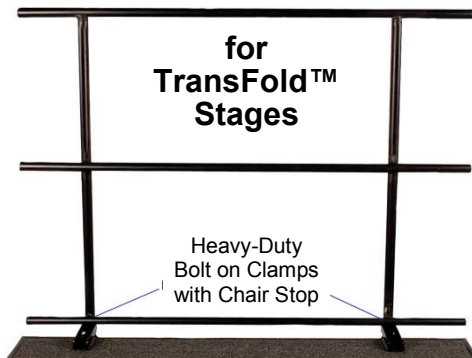

Steps and Guard Rails for TransFold™ & Mobile Stages

Quality Risers & Stages Since 1947

Effective 01/17

Portable Steps

- Includes Handrails
- All Steps are 12" Deep and 34" Wide
- Surfaced with slip resistant, gray polypropylene
- Step units clamp securely to any area of stage perimeter
- Includes handles
- Two, Three, and Four Step models include wheels for easy handling

ST1 / TST1
One Step for
8" or 16"
Height Stage

ST12 / TST2
with Wheels
Two Steps for
16" or 24"
Height Stage

ST3 / TST3
with Wheels
Three Steps for
24" or 32"
Height Stage

ST4 / TST4
with Wheels
Four Steps for
32" or 40"
Height Stage

Steps	W" x D" x H"	Model	Price
1 Step	36 x 14 x 8	ST1/TST1	\$299.95
2 Steps	36 x 27 x 16	ST2/TST2	\$419.95
3 Steps	36 x 40 x 24	ST3/TST3	\$539.95
4 Steps	36 x 52 x 32	ST4/TST4	\$664.95

Guard Rails

L x H"	Model	Price
36" x 30"	TGRU36	\$169.95
48" x 30"	TGRU48	\$209.95

- 3 rails including 1 chair stop
- Two heavy-duty bolt-on clamps per section secure the heavy-duty steel frame rails to the stage deck
- Black metal finish

L x H"	Model	Price
30" x 30"	GRU30	\$69.95
36" x 30"	GRU36	\$74.95
48" x 30"	GRU48	\$84.95